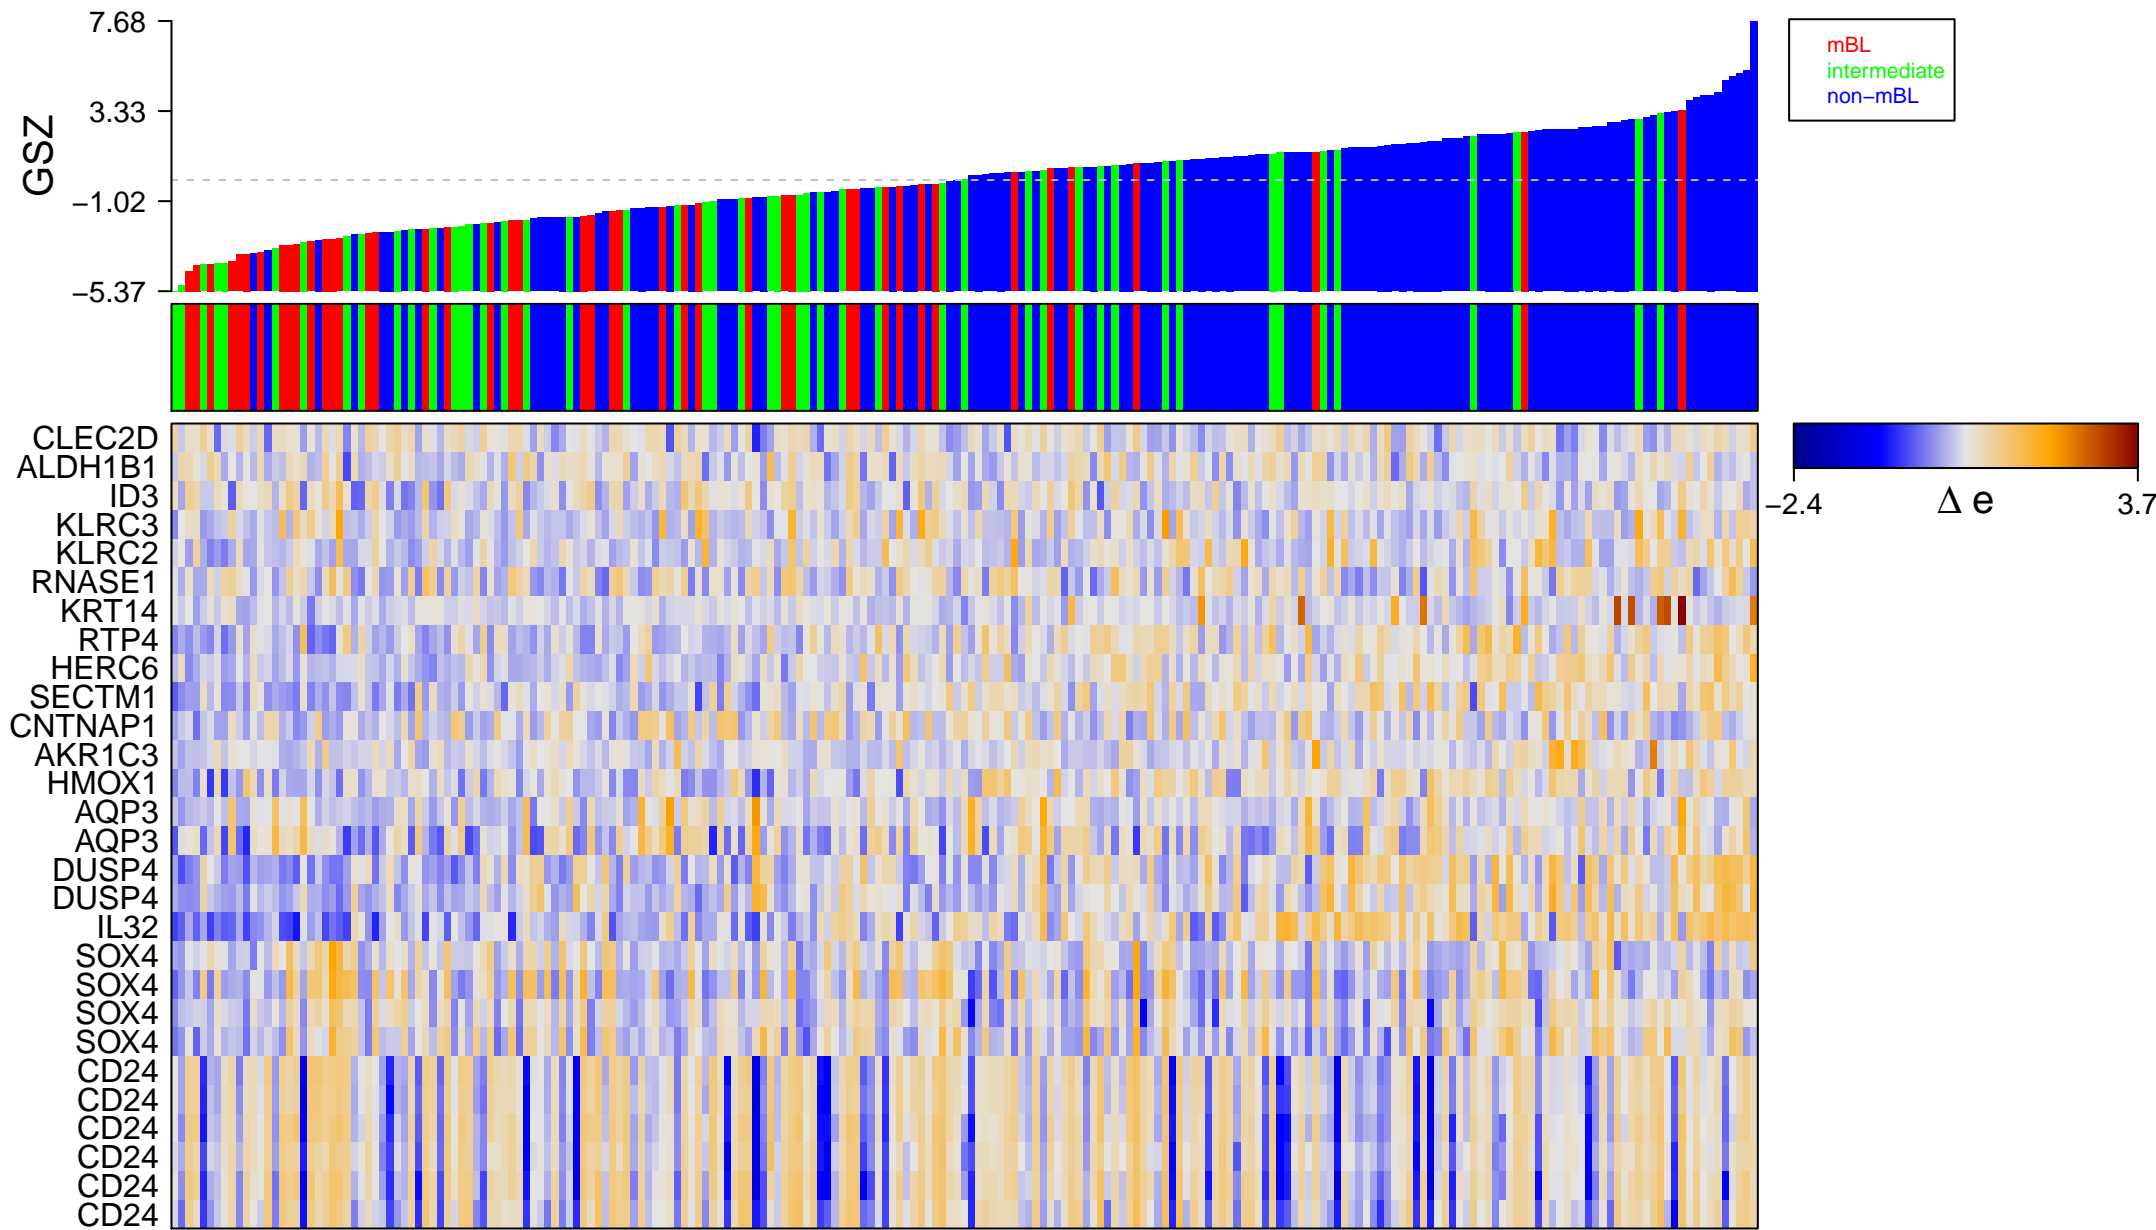

# FURUKAWA\_DUSP6\_TARGETS\_PCI35\_UP

# FURUKAWA\_DUSP6\_TARGETS\_PCI35\_UP

■ on  
■ -  
□ off