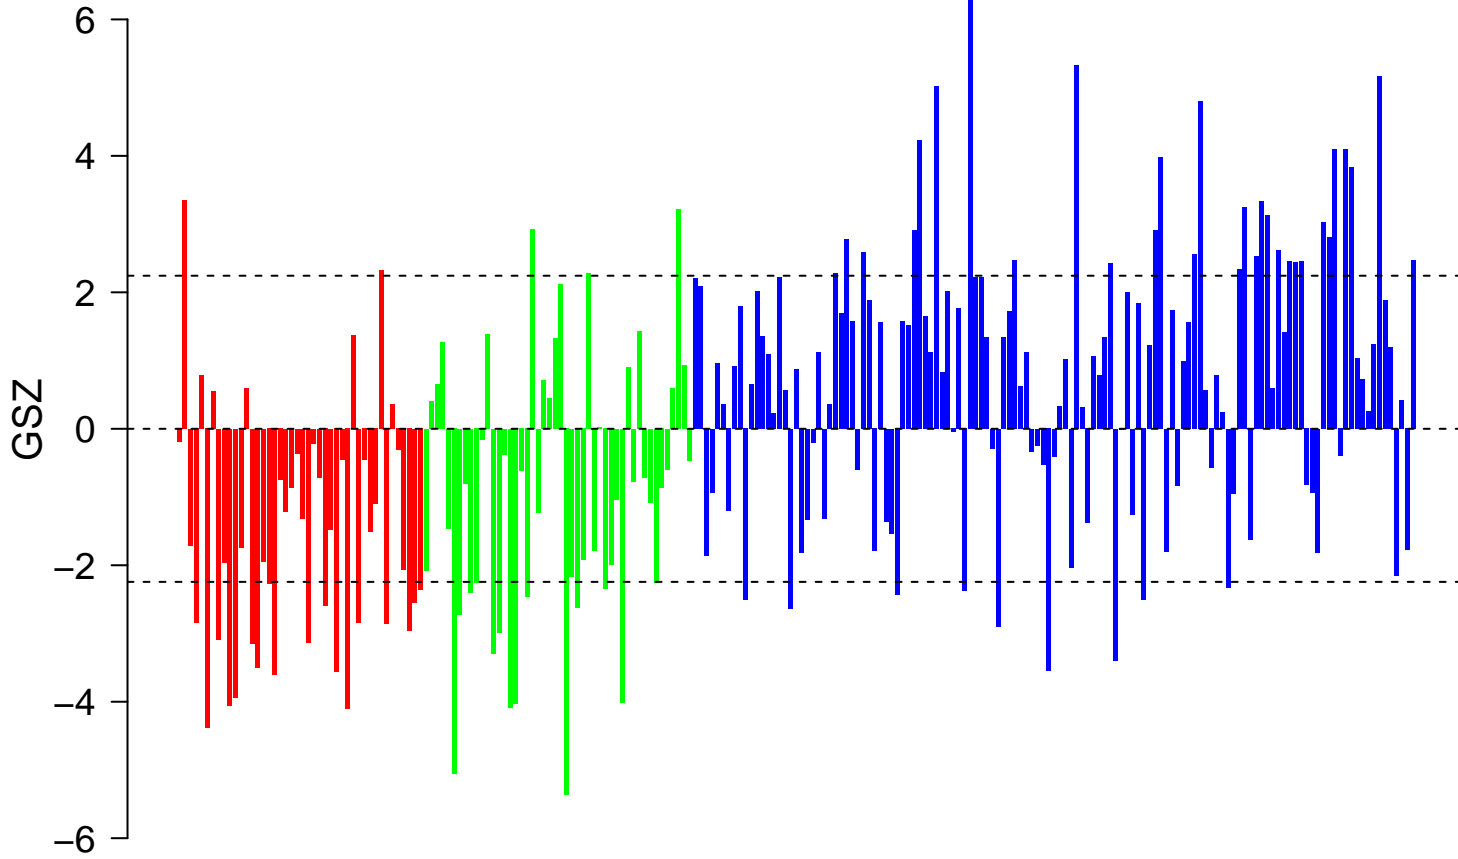

FURUKAWA_DUSP6_TARGETS_PCI35_UP